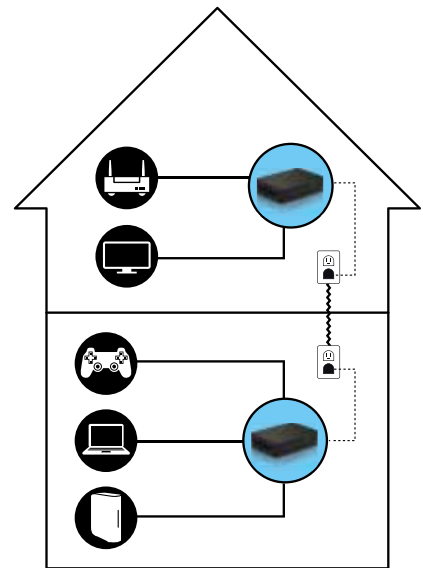

Installing WD Livewire powerline AV network kit into multiple rooms in your home is as easy as 1-2-3.

1

Plug one adapter into your router and an outlet

2

Plug the other adapter into any outlet for a high-speed connection

3

Connect additional devices using the available ports