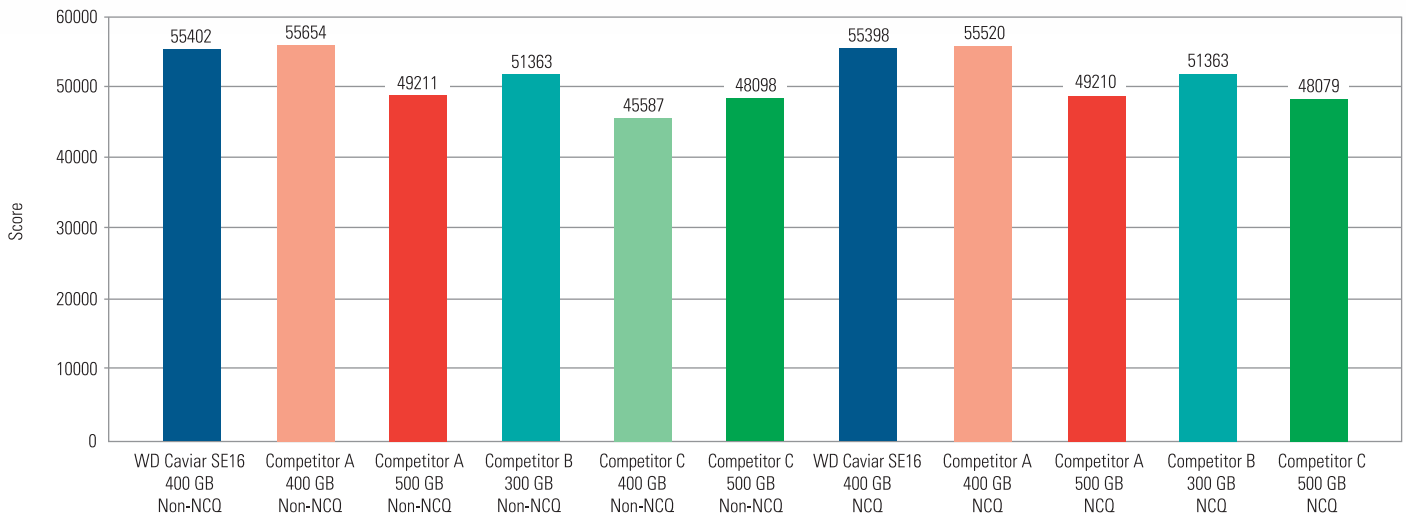

WD Caviar® SE16 SATA Hard Drives

Performance Benchmarks

PCMark®04 – Hard Drive Score

PCMark04 – An application-based benchmark and a premium tool for measuring overall PC performance. It uses portions of real applications rather than very large applications or specifically created code.

SYSmark® 2004 SE (Office)

SYSmark 2004 SE (Office) – A premier performance metric that measures and compares PC performance based on real world applications. Widely used by the press, both print and Web, as a means of evaluating the impact of base PC component performance at a system level.

WD Caviar SE16

SATA Hard Drives

Performance Benchmarks

H2BenchW – Average Sustained Transfer Rate

H2BenchW – A synthetic benchmark capable of providing detailed information about hard drive level performance in a wide array of system applications and drive specific commands.