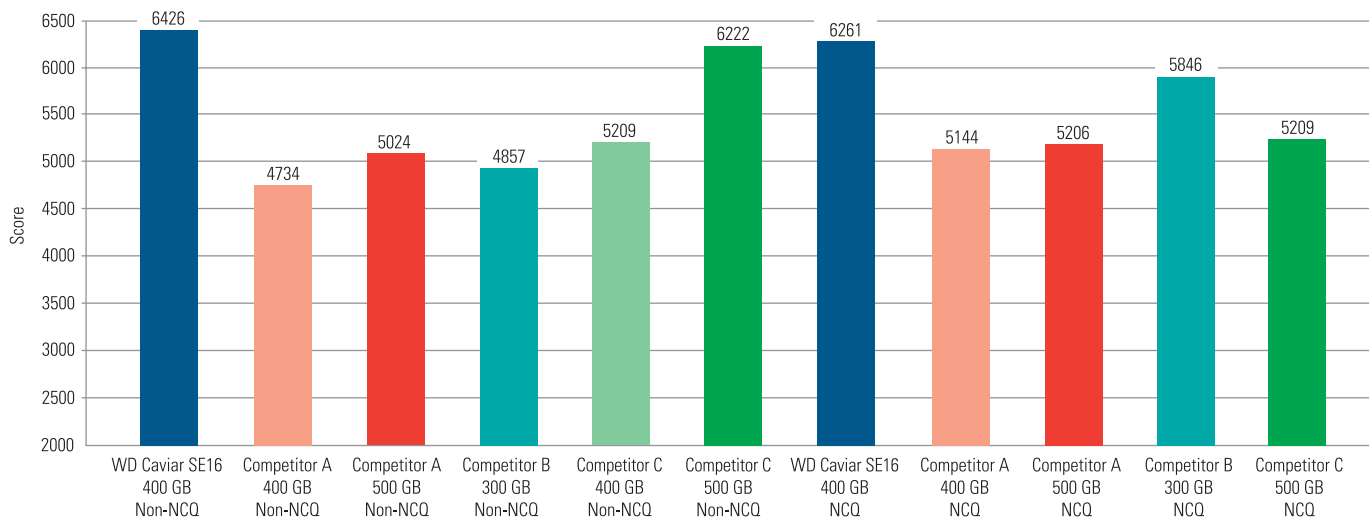

WD Caviar® SE16 SATA Hard Drives

Performance Benchmarks

PCMark®04 – Hard Drive Score

PCMark04 – An application-based benchmark and a premium tool for measuring overall PC performance. It uses portions of real applications rather than very large applications or specifically created code.

SYSmark® 2004 SE (Office)

SYSmark 2004 SE (Office) – A premier performance metric that measures and compares PC performance based on real world applications. Widely used by the press, both print and Web, as a means of evaluating the impact of base PC component performance at a system level.