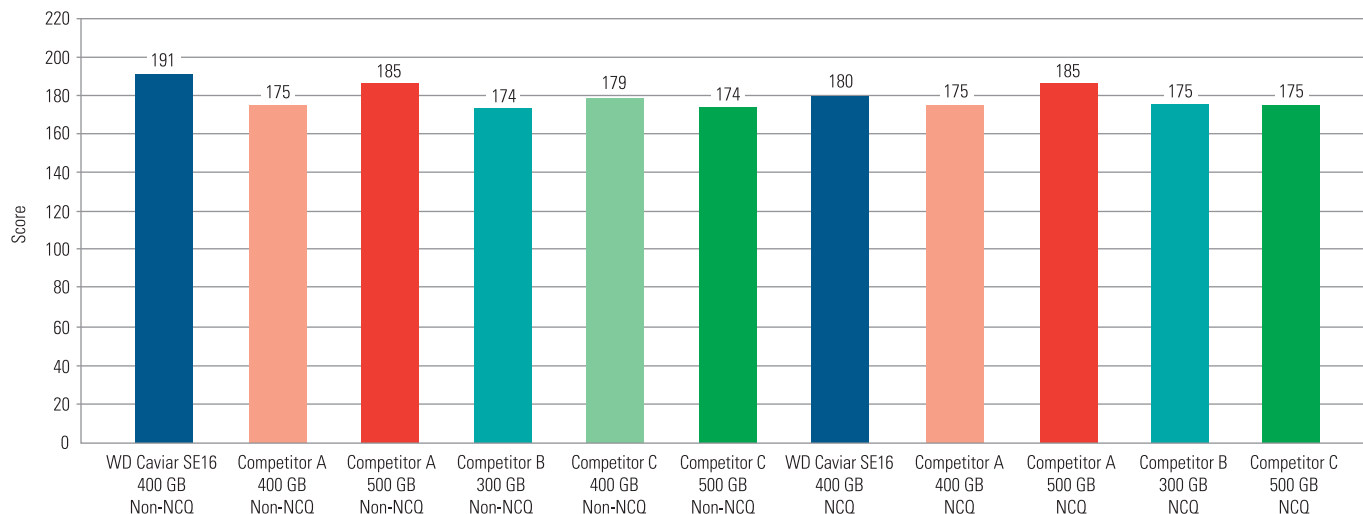

WD Caviar® SE16 SATA Hard Drives

Performance Benchmarks

PCMark®04 – Hard Drive Score

PCMark04 – An application-based benchmark and a premium tool for measuring overall PC performance. It uses portions of real applications rather than very large applications or specifically created code.

SYSmark® 2004 SE (Office)

SYSmark 2004 SE (Office) – A premier performance metric that measures and compares PC performance based on real world applications. Widely used by the press, both print and Web, as a means of evaluating the impact of base PC component performance at a system level.