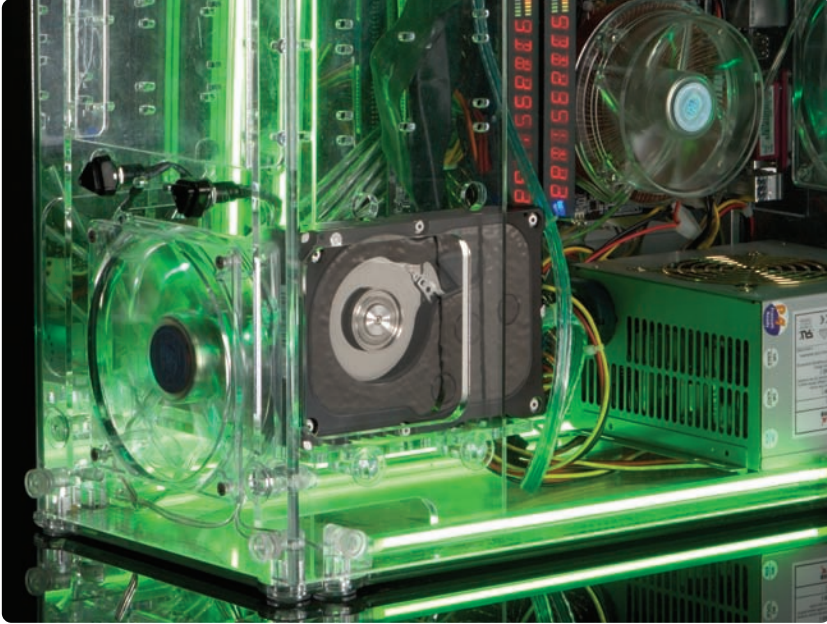

WD Raptor X

SATA Hard Drives

Key Specifications

Interface: SATA 1.5 Gb/s
Form Factor: 3.5-inch
Spin Speed: 10,000 RPM
Cache: 16 MB
Access Time: 4.6 ms

Capacity

150 GB

Model Number

WD1500AHFD

Crystalline polycarbonate lens – provides clarity, structural integrity, electrostatic discharge (ESD) protection, durability, and chemical neutrality necessary for the highest performance and reliability.

Native Command Queuing (NCQ) – increases data transfer in high-performance multi-processor, multi-threaded environments.

Rotary Acceleration Feed Forward (RAFF) – optimizes operation and performance when drives are used in vibration-prone multi-drive systems. *Patent pending.*

5-year Limited Warranty – nothing has been compromised in quality and reliability to manufacture these unique hard drives. WD is proud to back them with our enterprise-class 5-year limited warranty.

For the complete story, visit: www.wdraptorx.com

Western Digital, WD, WD Raptor, the WD logo, and Put Your Life On It are registered trademarks; and RAFF is a trademark of Western Digital Technologies, Inc. Other marks may be mentioned herein that belong to other companies. Pictures shown may vary from actual products. Product specifications subject to change without notice. © 2007 Western Digital Technologies, Inc. All rights reserved.

One gigabyte (GB) = one billion bytes. Total accessible capacity varies depending on operating environment.

2178-001059-A04 Oct 2007