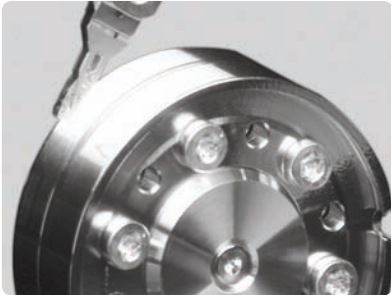

WD Raptor® X SATA Hard Drives

Crystal-clear Lens
Killer Speed
5-year Limited Warranty

Provocative Technology Shamelessly Exposed.

- **The world's first clear-cover hard drive** – see the drive in action.
- **The world's fastest SATA drive** – 10,000 RPM, 4.6 ms average seek time. The drive of choice for performance enthusiasts and modders worldwide.
- **The world's most reliable SATA drive** – backed by a 5-year limited warranty.

From the secret performance labs at WD comes the revolutionary WD Raptor X 10,000 RPM SATA hard drive, the first ever drive with a view. Offspring of the immensely popular WD Raptor, the world's fastest and most reliable SATA drive, WD Raptor X focuses a large, crystal-clear lens on the drive to let you see into the inner workings and witness the drive in action. Extreme 10,000 RPM SATA performance, exceptional 150 GB capacity, and extraordinary reliability make it the ultimate drive for performance enthusiasts. Includes NCQ and RAFF™ and is backed by a 5-year limited warranty. With WD technology inside, it's got nothing to hide.